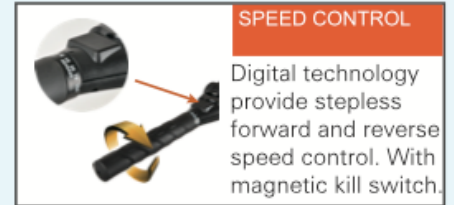

SPEED CONTROL

Digital technology provide stepless forward and reverse speed control. With magnetic kill switch.