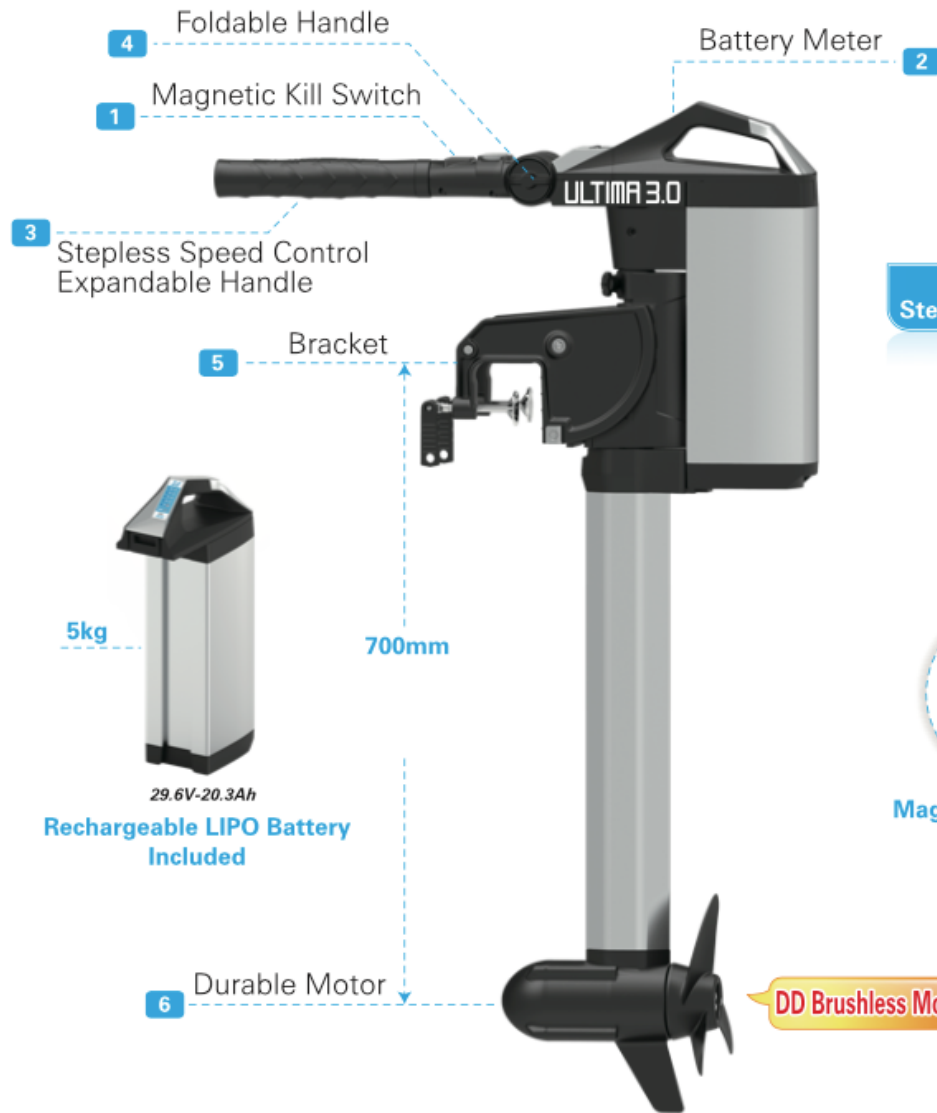

# MODEL:

ULTIMA 3.0/29.6V

With LIPO Battery

Stepless Speed F/R

Magnetic Kill Switch Included

DD Brushless Motor

# SPECIFICATIONS

**Shaft Power:**  
3HP

**Comparable petrol outboards (thrust):**

4HP

**Peak Thrust in Lbs:**

110Lbs

**Max Voltage:**

DC 29.6V

**Power - Max:**

1030W

**Amp - Max:**

35A

**Depth Adjustment:**

Not Available

**Prop Type:**

3blade prop / 9.3inch diam

**Colour:**

Black

**Max Boat Length (Suggestion):**

7m