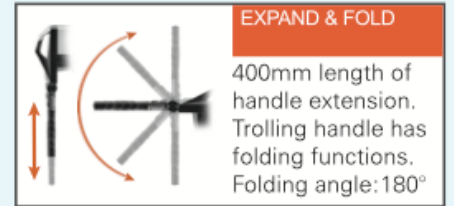

EXPAND & FOLD

400mm length of handle extension. Trolling handle has folding functions. Folding angle:180°