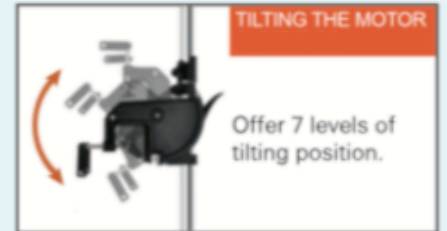

360 degree control

Decibel Level (db):

≤55db

Weight (N.W.):

14kg

Shaft Type:

Stainless Steel

Shaft Length:

1000mm

Colour:

Black

Max Boat Length (Suggestion):

8m

The Protruar 5.0 is equipped with a powerful 24V brushless motor offering a massive 160 lbs thrust, offering excellent propulsion for a wide range of boats and waterways. Equipped with step-less adjustable speed control and a magnetic safety lanyard. The motor can easily be tilted in and out of the water and the trim height is adjustable by way of a quick lock mechanism, so you can motor in almost any level of water. This Protruar model also features an LED battery level indicator. Suitable for both salt and fresh water use.